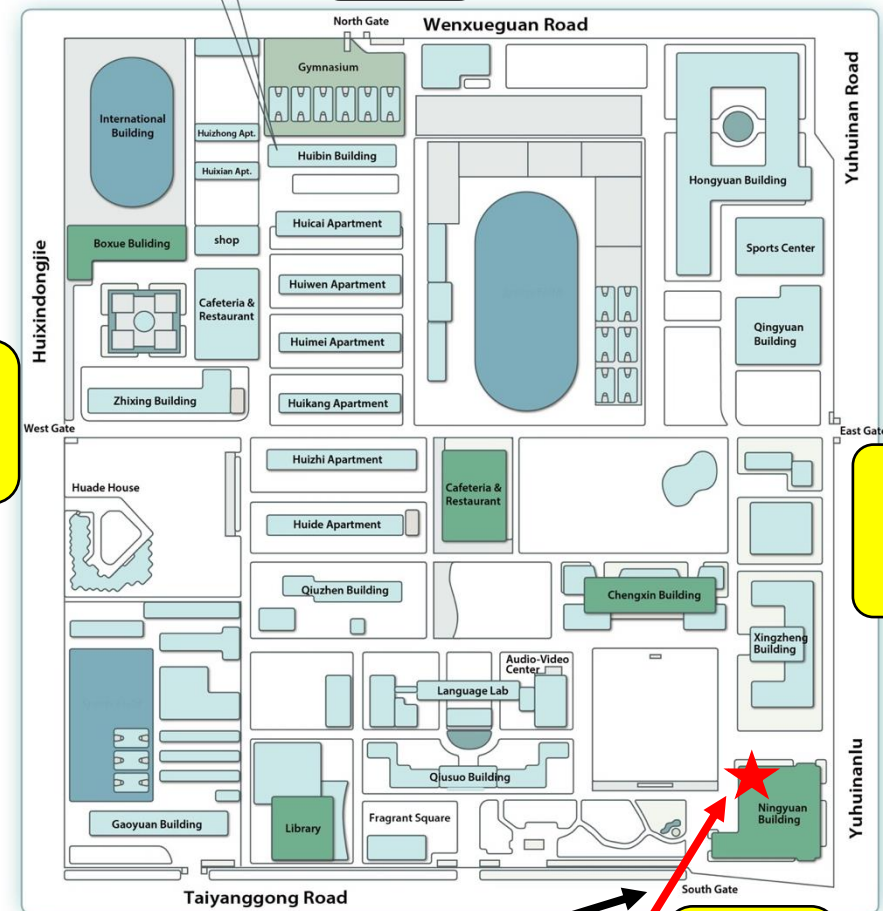

## Directions to UIBE (University of International Business and Economics)

South Gate of UIBE Campus  
No. 10 Huixin East Street, Chaoyang District  
朝阳区惠新东街 10 号对外经贸大学南门

Nearby Subway Stations:

Subway Line 10(Exit E) & 13(Exit A) – Shao Yao Ju Station  
地铁 10 号线 (E 口), 13 号线 芍药居站 (A 口)

Subway Line 5 – Huixinxijie Nankou Exit B  
地铁 5 号线 惠新西街南口站 (B 口)

北门  
North  
Gate

西门  
West  
Gate

东门  
East  
Gate

南门  
South  
Gate

**Ningyuan Building, 宁远楼, where TBC Offices are located on the 4th Floor. Please take elevator #3 at the left end of F1 lobby. 一楼大厅尽头左侧 3 号电梯可达**