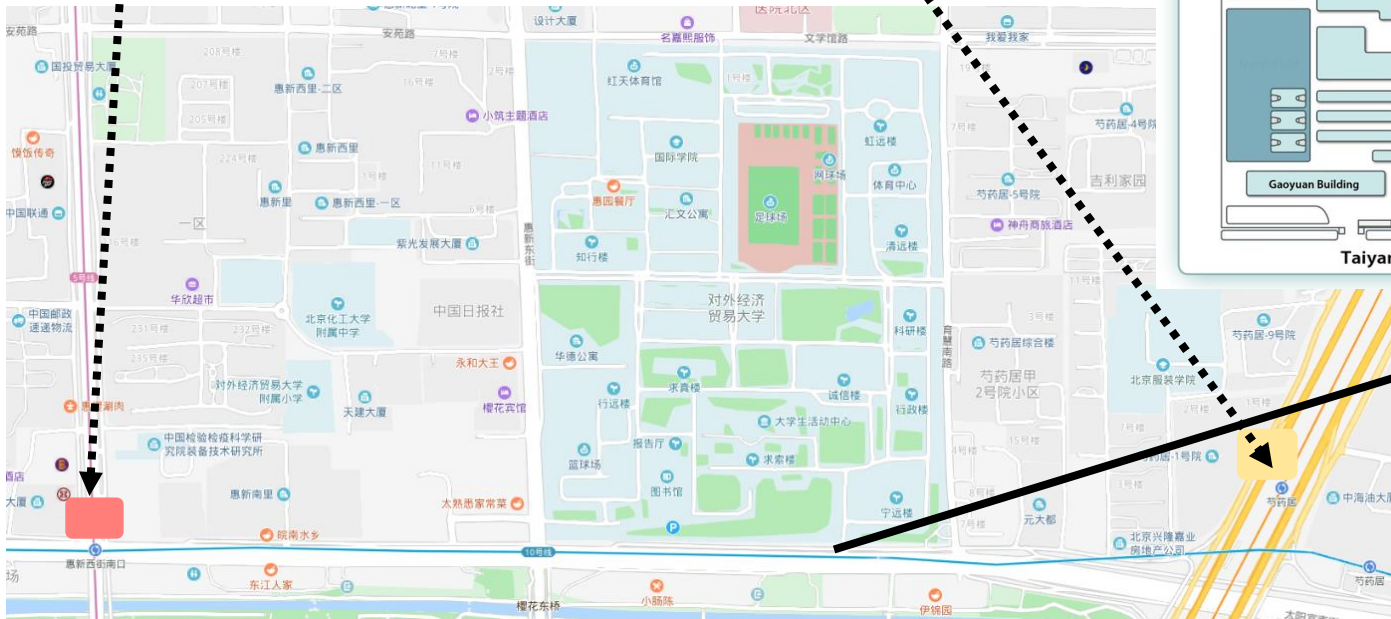

## Directions to UIBE (University of International Business and Economics)

South Gate of UIBE Campus  
No. 10 Huixin East Street, Chaoyang District  
朝阳区惠新东街 10 号对外经贸大学南门

Nearby Subway Stations:

Subway Line 10(Exit E) & 13(Exit A) – Shao Yao Ju Station  
地铁 10 号线 (E 口), 13 号线 芍药居站 (A 口)

Subway Line 5 – Huixinxijie Nankou Exit B  
地铁 5 号线 惠新西街南口站 (B 口)

北门  
North  
Gate

西门  
West  
Gate

东门  
East  
Gate

南门  
South  
Gate

**Ningyuan Building, 宁远楼, where TBC Offices are located on the 4th Floor. Please take elevator #3 at the left end of F1 lobby. 一楼大厅尽头左侧 3 号电梯可达**