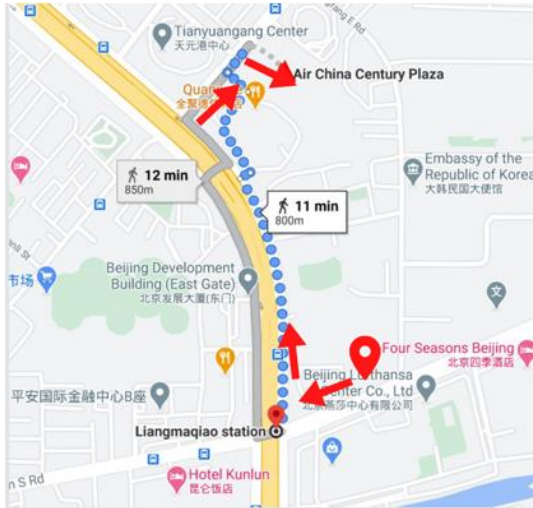

# DIRECTIONS

Subway station: [Liangmaqiao](#)  
Leave the subway station at Exit B.  
Turn left.  
Go straight to the nearest crossroads. Turn right to the big crossroads at the bridge.  
Turn right.  
Go straight until you reach Air China Century Plaza building.

Front side of Air China building.

The main entrance is on the right side. Please show your health code to the security guard.

Pass the reception.  
Turn right and go through the narrow hallway.

If you reached the end of the passage turn right and pass the banners. King's Dental is located behind the banners.

Address: 102-104, Air China Century Plaza, No. 40 Xiaoyun Road, Chaoyang, 100027 Beijing

北京市朝阳区霄云路40号国航世纪大厦一层102室

Phone: +86 10-8458-0388 | Email: [dentist@kingsdental.com](mailto:dentist@kingsdental.com)